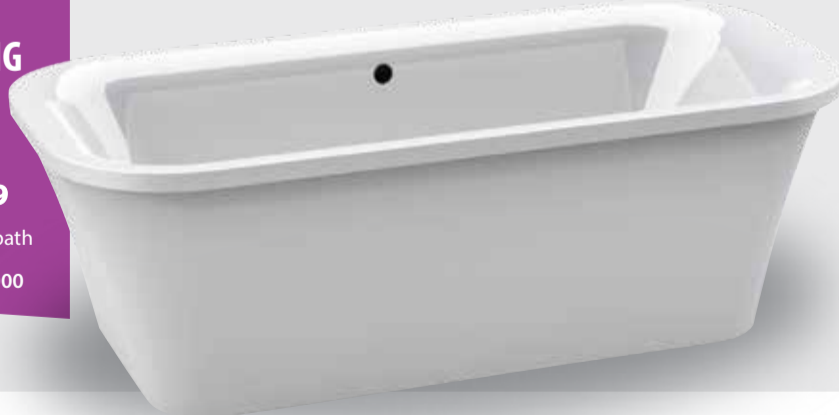

299-99
Single towel rail
WAS 440 | **SAVE 140**

299-99
Single towel rail
WAS 370 | **SAVE 70**

Make your space look bigger by adding a stylish mirror

499-99
EVOX Tauri frameless rectangular mirror 800x600mm
WAS 700 | **SAVE 200**

599-99
EVOX Polaris frameless rectangular mirror 800x600mm
WAS 800 | **SAVE 200**

KITCHEN

899-99
EVOX CIRRUS
WAS 1500
SAVE 600

999-99
EVOX CASPIAN
WAS 1760
SAVE 760

FRANKE

1 799-99
FRANKE NVN621 Nouveau Double End Bowl Inset Sink - 1160x460mm
WAS 2000 | **SAVE 200**

2 899-99
FRANKE CDX 621-120 Cascade Stainless Steel Double Sink - 1200x500x157mm
WAS 3500 | **SAVE 600**

FREESTANDING BATH

Great deal!

6 999-99

Acrylic freestanding bath
1700x800mm
WAS 9000 | **SAVE 2000**