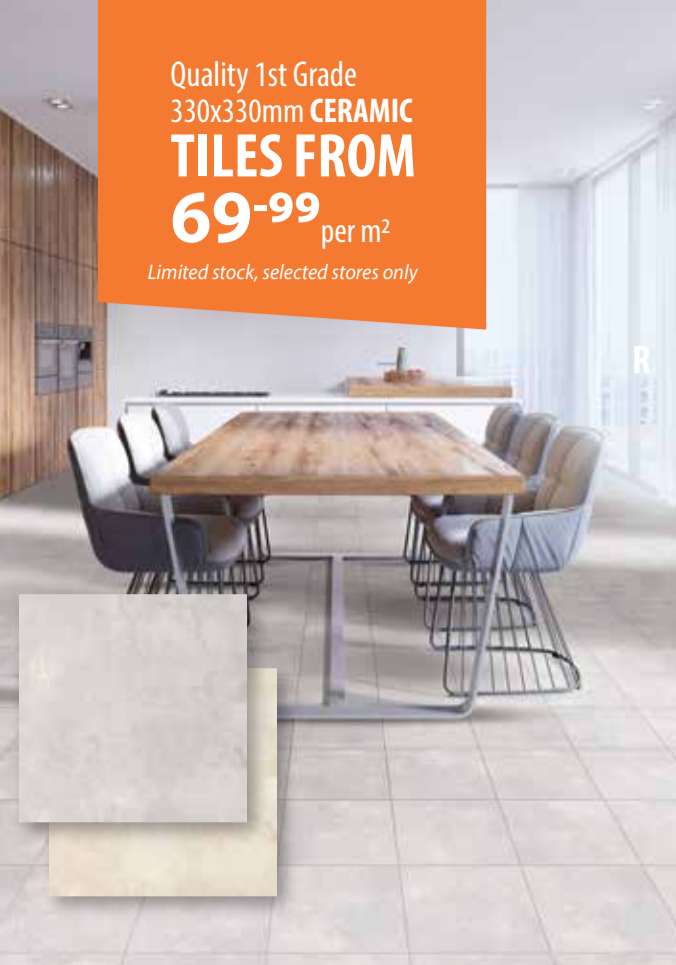

KNOW YOUR TILES Scan here to learn more about choosing the right tile for your space

Quality 1st Grade
330x330mm **CERAMIC**
TILES FROM
69-99 per m²

Limited stock, selected stores only

89-99 per m²
Johnson Tiles Brushed cement ceramic tile | 400x400mm bone, charcoal & grey