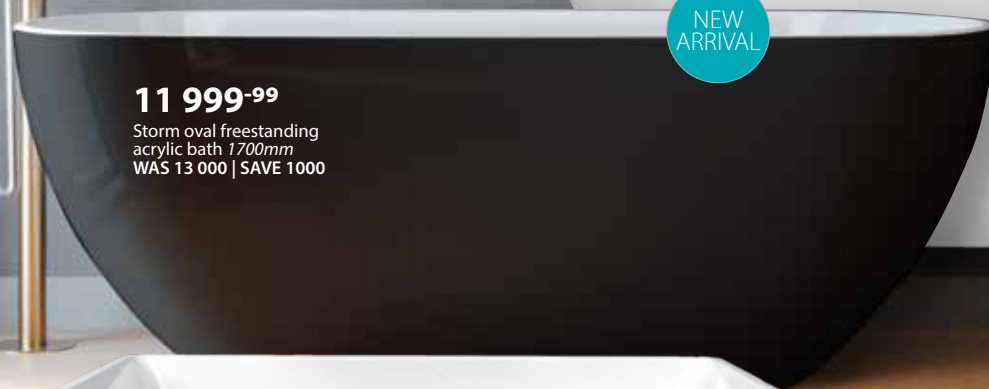

22 999⁻⁹⁹

In colour | 1600x720x580mm
Ask in-store about our matching coloured basins

Look out for more
nuvo taps baths, basins
& more in store

Spoilt

for choice

11 999⁹⁹

Storm oval freestanding acrylic bath 1700mm
WAS 13 000 | **SAVE 1000**